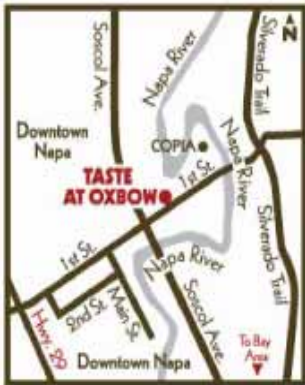

TASTE

AT OXBOW

708 First Street ❖ Napa, 94559
707.265.9600

Directions from Sacramento/Fairfield:

- Highway 80 West to Highway 12
- Highway 12 to 29 North (Right)
- Stay in the Right lane – Downtown Napa
- 29 becomes Soscol (Approximately 1.4 miles)
- Right onto First Street
- TASTE is on the Corner of First and McKinstry

Directions from San Francisco:

- 101 North to 37 East
- 37 East to 121
- North on 121
- North on 29
- Right onto **Imola** Exit – go East (Right)
- Left onto Soscol (approx. 5 Stop lights)
- Right onto First Street
- TASTE is on the Corner of First and McKinstry

Directions from East Bay:

- 80 East to Highway 37 West
- 37 West to 29 North
- Stay in Right Lane
- North on 29
- Stay in the Right lane – Downtown Napa
- 29 becomes Soscol (Approximately 1.4 miles)
- Right onto First Street
- TASTE is on the Corner of First and McKinstry